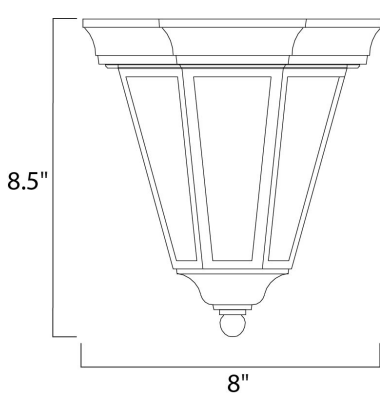

PRODUCT DESCRIPTION

Westlake is a transitional style from Maxim Lighting International in Black, Rust Patina, Empire Bronze, or White finish.

FINISHES OPTION

Empire Bronze EB

GLASS

Clear CL

MATERIAL

Die Cast Aluminum

RATINGS

cETLusDamp Location
Dimmable

ADDITIONAL

INSTALL UP/DOWN:
RATED LIFE 2500 Hours
OPERATING TEMPERATURE:
-20°C (-4°F), 40°C (104°F)

MEASUREMENTS

DIMENSION : 8." L x 8." W x 8.5" H
CANOPY : 9." W x 1.18" H x 1.18" L
HANGING WEIGHT : 2.42 lb