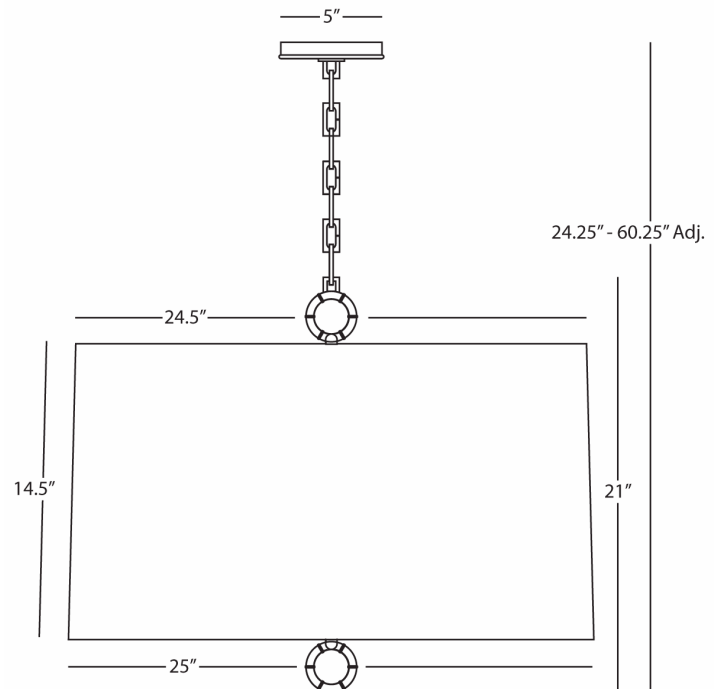

JONATHAN ADLER

MEURICE

657

25" Dia. Shade Pendant

3 - 100W Max.

Bulb Type: A

Direct Wire

Modern Brass Finish

Off White Linen Shade w/ Rolled Edge Hem

24" Acrylic Diffuser

Susp. Hardware: 3 Ft. Chain

FINISH OPTIONS:

S657 - Polished Nickel

Z657 - Deep Patina Bronze

**\*\* Available for Quick SHIP \*\***