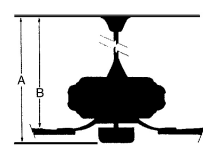

MEASUREMENTS

Blade Finish:				Reversible Blades:	No
Blade Material:	Plywood Construction			Slope:	Yes
Blade Sweep:	No. of Blades:	Blade Pitch:	Hanging Weight:		
52"	4	11.5 DEGREES	16.93		
Downrod 1:	Downrod 1 Outside Dia:	Downrod 2:	Downrod 2 Outside Dia:		
6	0.75				
Ceiling to Lowest Point: (Dim A)	Ceiling to Blade (Dim B)	Lead Wire:	Motor Size:		
15.75	12.25	80"	153X15MM		